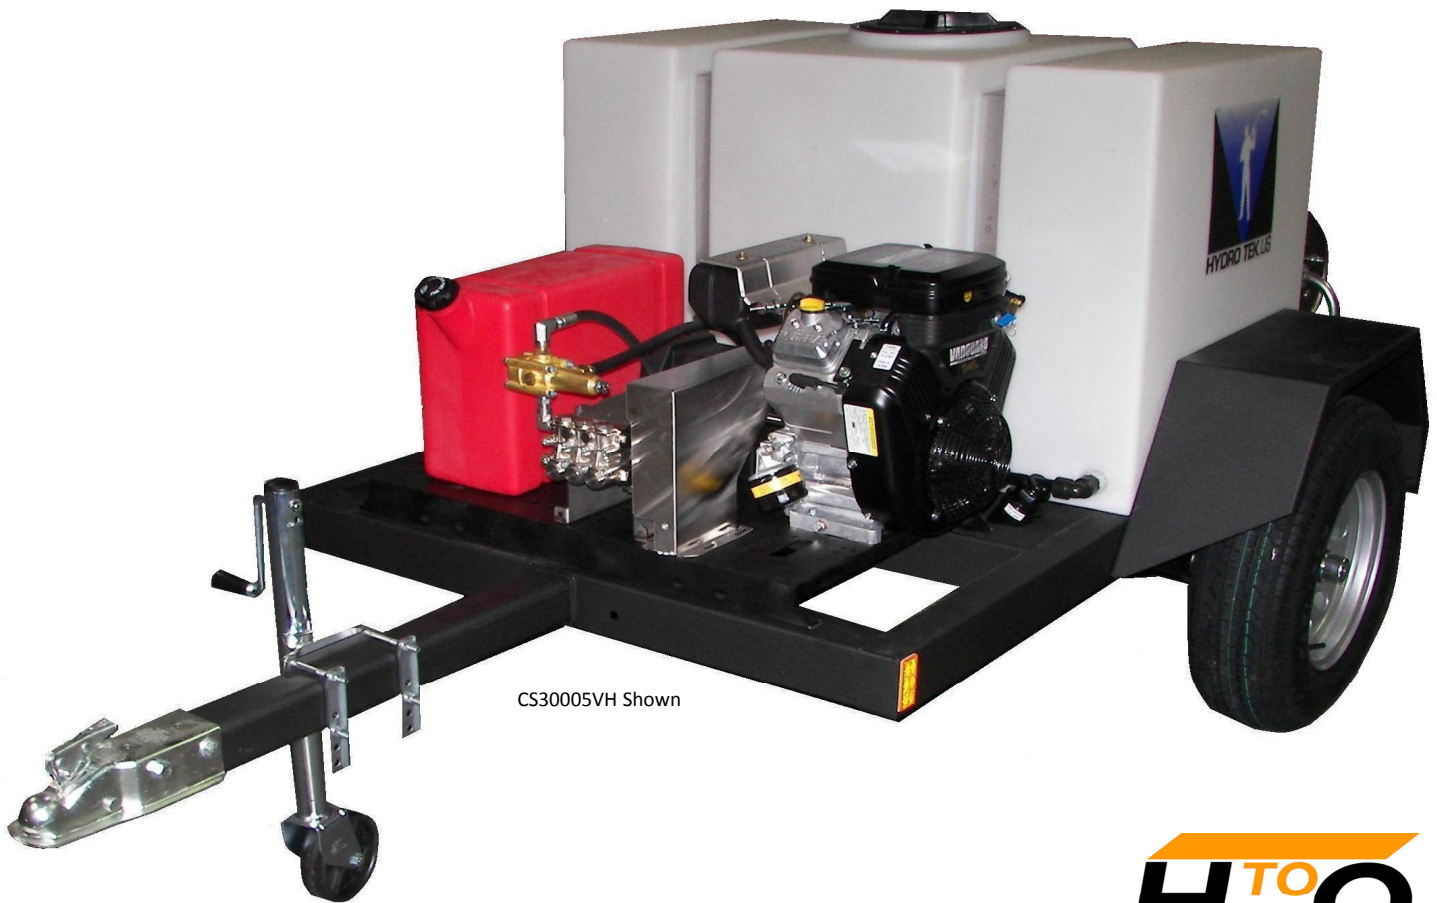

Cold Water Trailer with Reels

3800 PSI / 4.0 GPM / Cold Water / General Pump Direct-Drive Pump / Gas Engine 14HP Electric Start / 200 Gallon Water Tank with Quick dump Valve / Stainless Steel Hose Reels / 100' Garden Hose / 50' HP Hose

CS30005VH Shown

**200 Gallon Trailer # T185SK
Power Washer # CS38004VG**

Distributed by

Possession of this sale flyer is not a right to purchase. Prices subject to change without notice. Skid not sold without CS series cold water machine. Battery not included