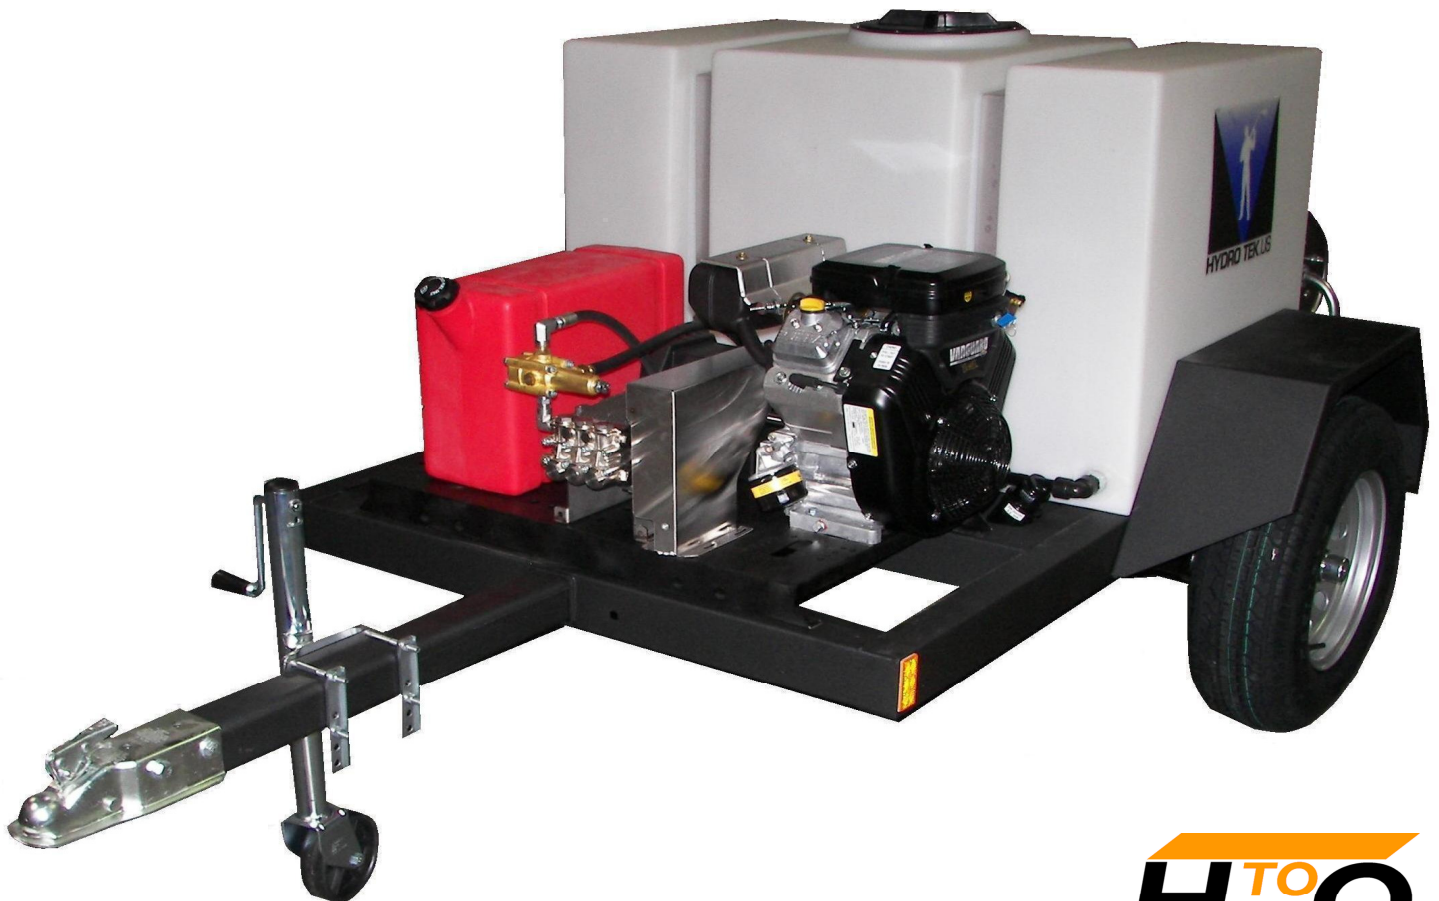

# Cold Water Trailer with Reels

**3000 PSI / 4.8 GPM / Cold Water / Low RPM Belt Drive Pump /  
Gas Engine 14HP Electric Start / 200 Gallon Water Tank with Quick  
dump Valve / Stainless Steel Hose Reels / 100' Garden Hose  
50' HP Hose**

**200 Gallon Trailer # T185SK  
Power Washer # CS30005VH**

Distributed by

*Possession of this sale flyer is not a right to purchase. Prices subject to change without notice. Skid not sold without CS series cold water machine .  
Battery not included*