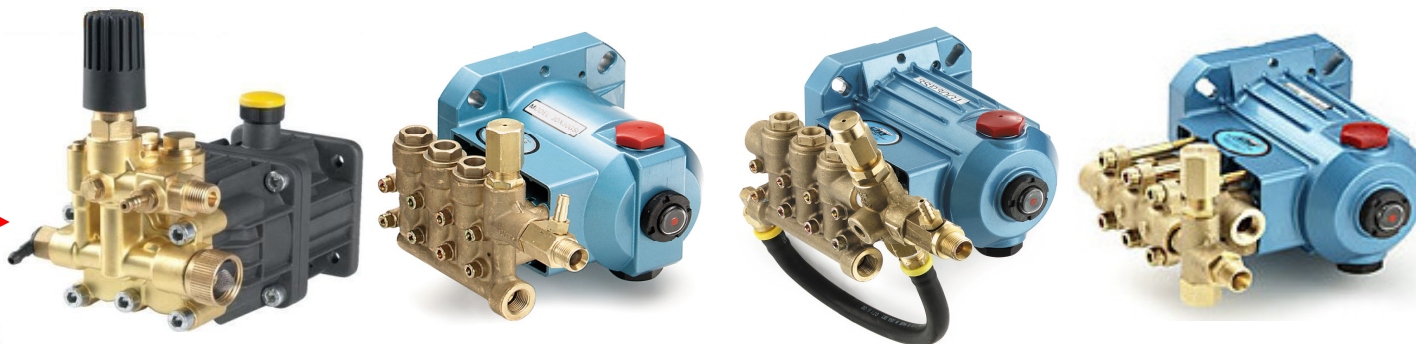

Step 2. Choose Your Pump

BXD3020E (Comet)

Unloader
Downstream Injector
Brass Head
PN# PH322

List Price $282.00

2DX20ES (Cat)

Unloader
Downstream Injector
Brass Head
PN# P1502

List Price $420.00

3SP35GE (Cat)*

Unloader
Downstream injector
Brass Head
PN# P3530

List Price $560.00

2SF20ES.3 (Cat)

Unloader
Downstream Injector
Brass Head
P/N P2002

List Price $710.00

Pump Specifications with 1.5 HP TEFC Motor

800 PSI
2.8 GPM
Use 6.0 Nozzle

1100 PSI
2.0 GPM
Use 3.5 Nozzle

600 PSI
3.5 GPM
Use 9.0 Nozzle

1000 PSI
2.0 GPM
Use 4.0 Nozzle
Hi-Temp 180F

Pump Specifications with 2.0 HP TEFC Motor

1000 PSI
2.8 GPM
Use 5.5 Nozzle

1500 PSI
2.0 GPM
Use 3.0 Nozzle

850 PSI
3.5 GPM
Use 7.5 Nozzle

1400 PSI
2.0 GPM
Use 3.0 Nozzle
Hi-Temp 180F

* Requires (1) MPA00 - Shaft Adapter and (1) PK035 (.084) Key Stock
Note: Additional plumbing and fittings may be required based on application
Note: Customer must assemble and adjust settings to desired application requirements.
Note: Gun, hose, wand, nozzle and quick connects not included with Hydro Pak.
The Hydro Pak Offer is provided by Hydro Tek Inc. to qualified applicants only, OAC

CALL TODAY (800) 274-9376

2004 All Rights Reserved