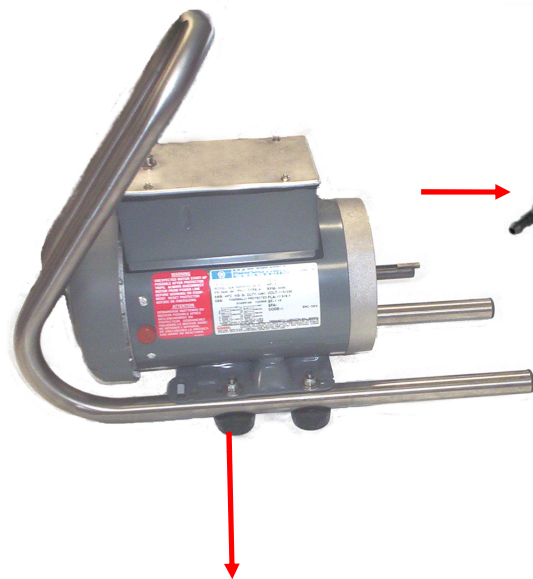

#### **1.5 HP TEFC Motor**

Prewired 35' GFCI Cord  
 Prewired Toggle Switch  
 120 VAC 12.1 (1.15 SF)  
 Stainless Steel Carry Handle with rubber feet  
 Assembled / Just add pump  
**P/N MEP15- List Price \$514.00**